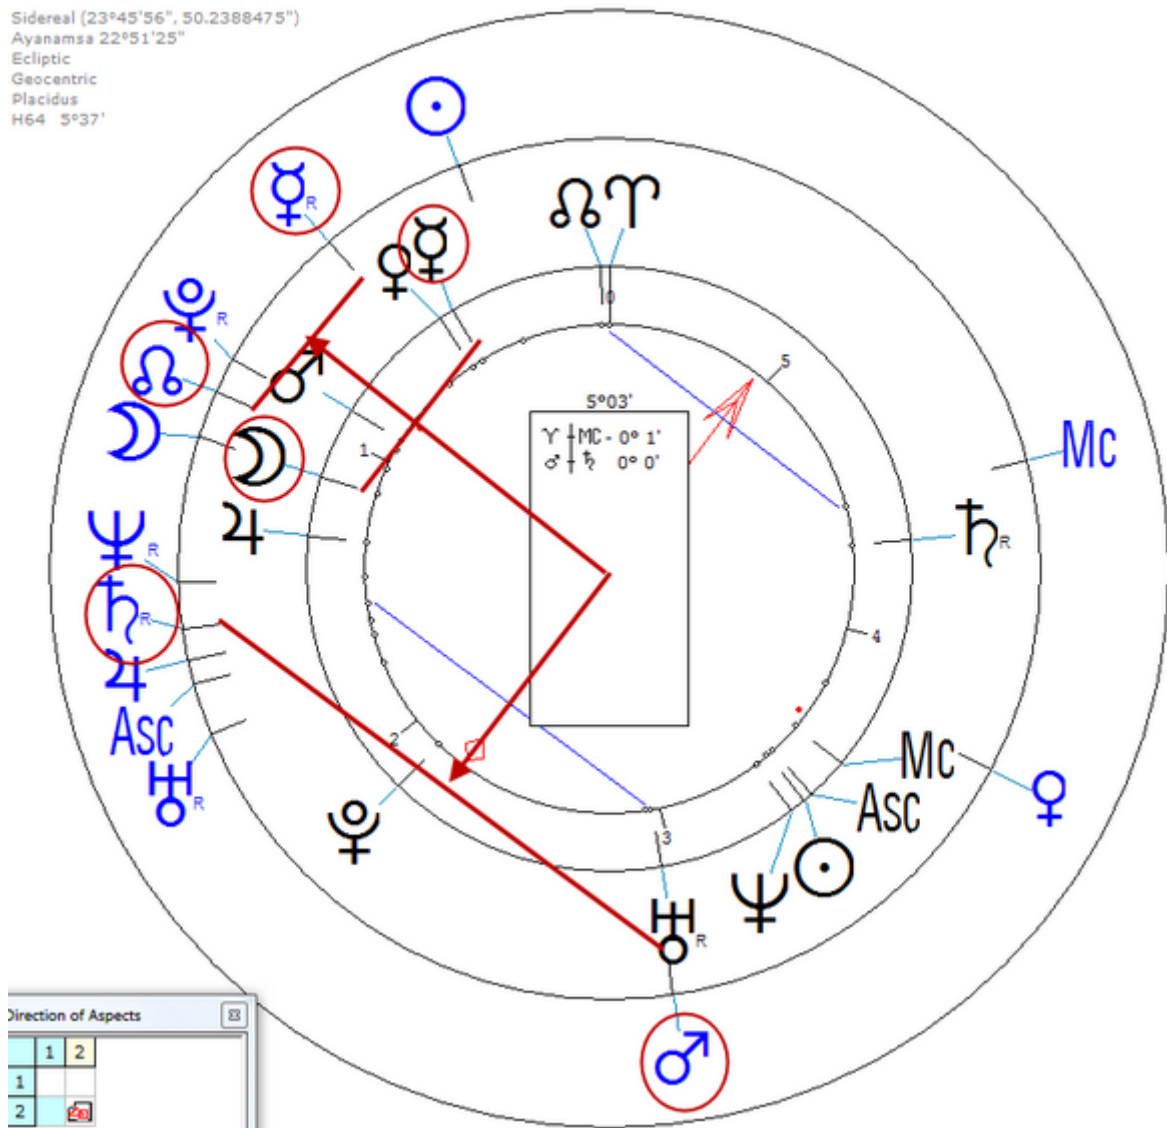

Schirinzi, Tino

12 August 1934 at 06:00 (= 06:00 AM)Taranto, Italy, 40n28, 17e15
Italian actor and stage director.

<https://www.astro.com/astro-databank/Schirinzi,_Tino>

Struck by an incurable cancer, for which he had lost his speech, on 18 August 1993 he killed himself with his wife Daisy Lumini, 18 August 1993

Lunar Return (Harmonic 64)

Lunar $\sigma/\hbar$ = Lunar $\text{♀}/\text{♁}$ = $\text{♃}_n/\text{♀}_n$

Lunar $\Psi/\text{♀}$ (cancer) = Lunar $\text{♀}/\Psi$ = $\sigma_n/\hbar_n$

Schirinzi, Tino

12 August 1934 Sun 6:00 (GMT+1) 40n28 17e15
Taranto, Italy

Sidereal (23°45'56", 50.2388475")

Ayanamsa 22°51'25"

Ecliptic

Geocentric

Placidus

H64 5°37'